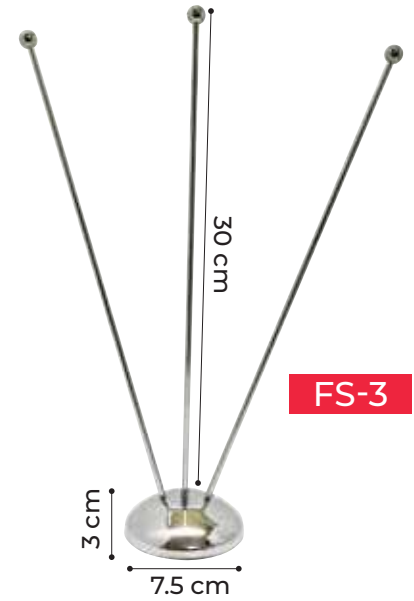

FS-3

Chrome Plated Metal
Triple Flag Stands