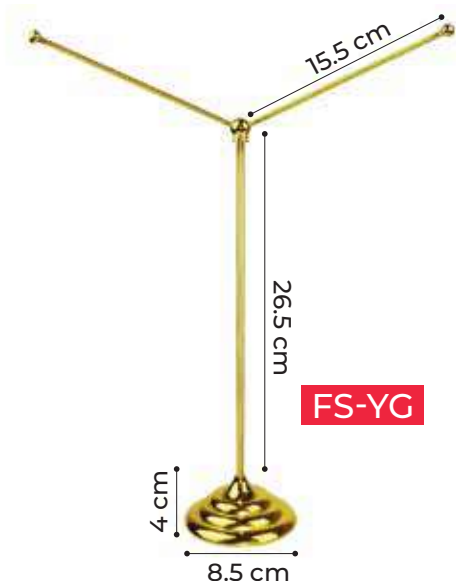

FS-YG

Gold Plated Metal
Y Shape Double Flag Stands