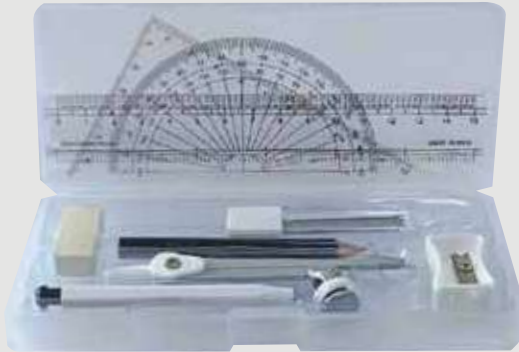

CRAFTS SUPPLIES

FAS-GeoBox

School Geometry Set, 9 pcs