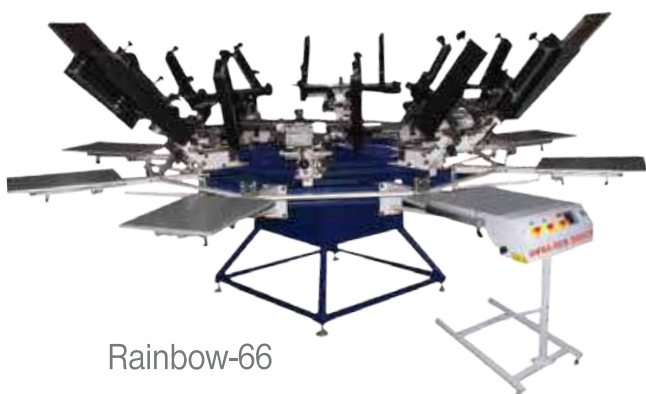

T-SHIRT PRINTING MACHINE WITH SPOT DRYER

Rainbow-66