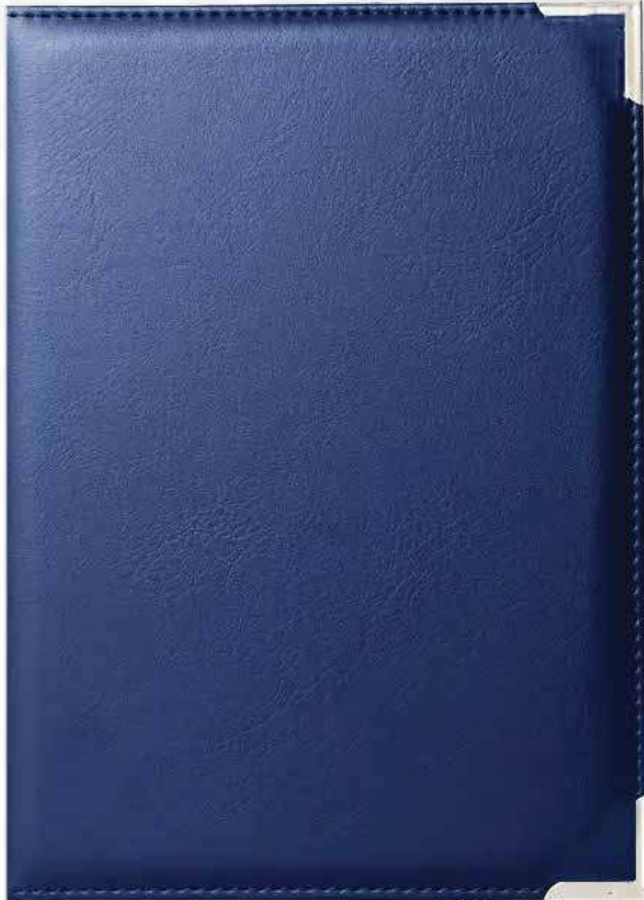

CERTIFICATE FOLDER