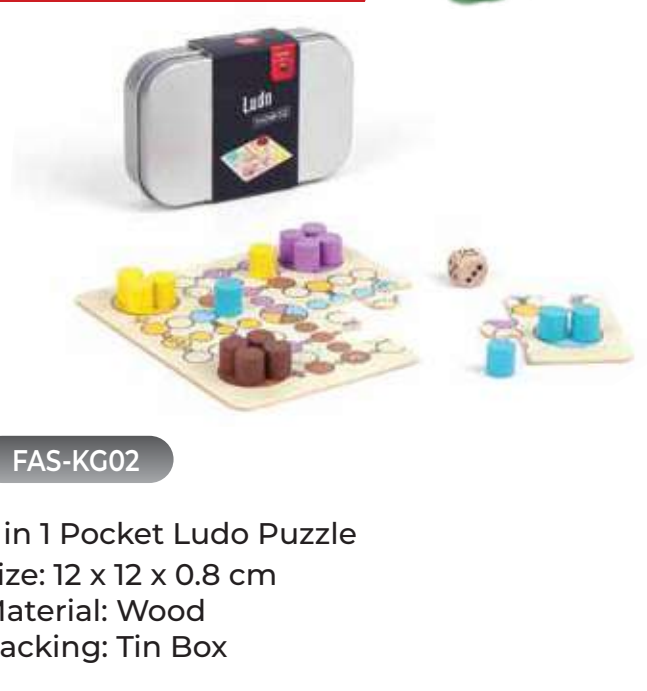

# GAMES & TOYS

FAS-KG01

2 in 1 Pocket Tic Tac Toe Puzzle  
Size: 11.2 x 11.2 x 0.8 cm  
Material: Wood  
Packing: Tin Box

FAS-KG02

2 in 1 Pocket Ludo Puzzle  
Size: 12 x 12 x 0.8 cm  
Material: Wood  
Packing: Tin Box