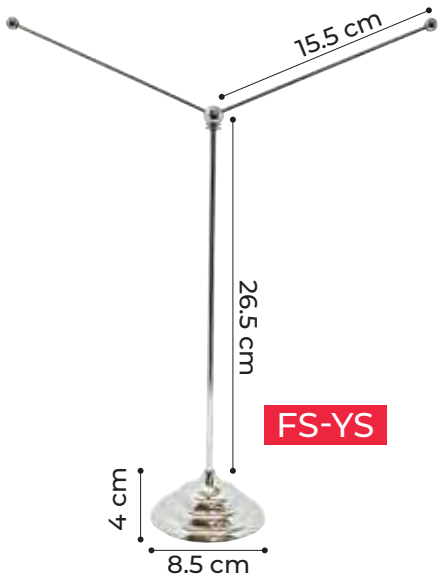

FS-YS

Chrome Plated Metal
Y Shape Double Flag Stands