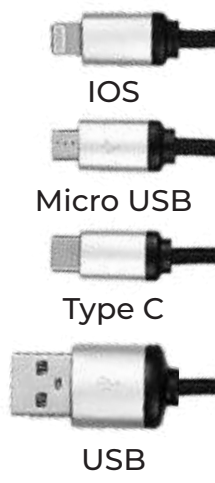

The cable comes packed in an elegant, transparent zipper pouch with an option of a multicolor paper insert with your company details.

FAS - LCS 120 cm

FAS - LCG 120 cm

Lights up your Logo While Charging  
 3 Charging Output for Type C, Micro USB and Apple Aluminium Round Key  
 Ring Cable Fast Charging 5V 2A  
 Strong Durable Kevlar Cable Material for long life usage