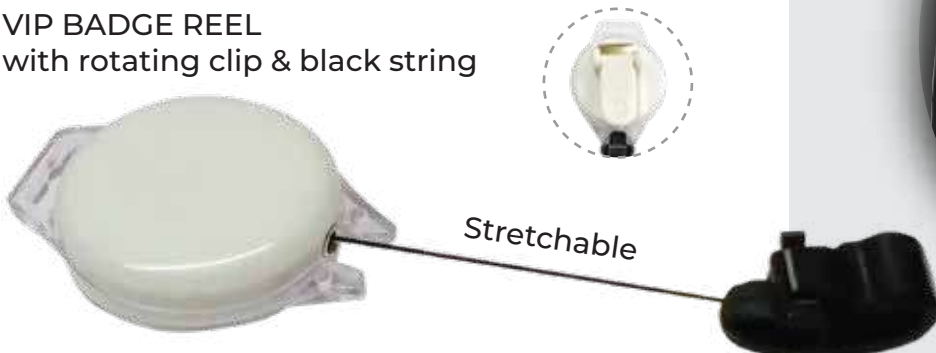

Badge Size: 3.5 x 3.5 cm  
Printing Area: 1.9 x 1.9 cm

006-MCVIP

VIP BADGE REEL  
with rotating clip & black string

Badge Size: 3.2 x 3.2 cm  
Printing Area: 2.3 x 2.3 cm