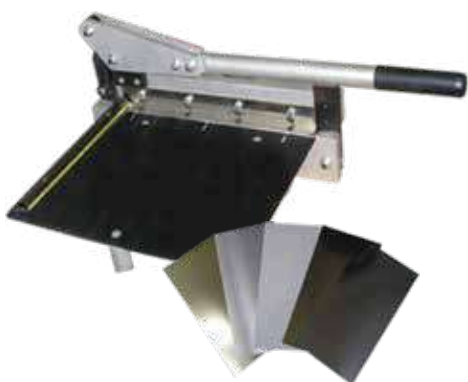

3 - in 1 Hole Punching, Notching & Corner Rounding. 6 different functions

METAL SHEET CUTTER AND ROUND CORNER MACHINE

12 Inch Sheer Cutter