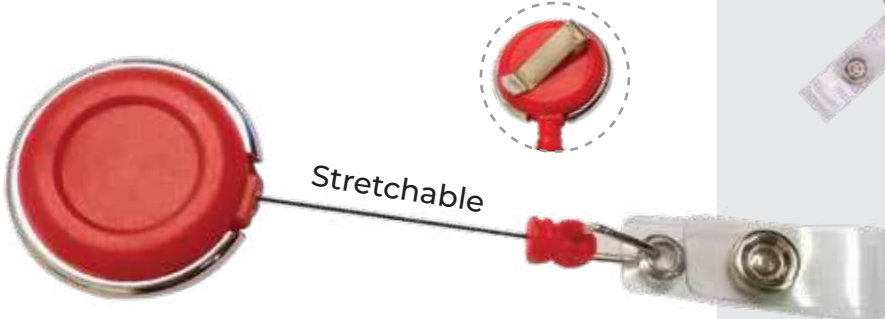

BADGE REELS

006-MR

ROTATABLE CHROME LINE BADGE REEL
with rotating clip & black string