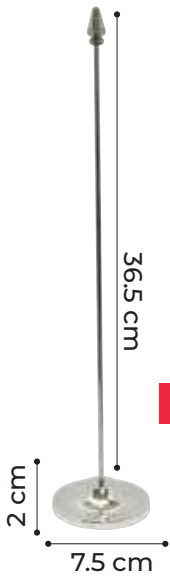

FLAG STANDS & FLAG

FS-1S

Chrome Plated Metal
Single Flag Stands