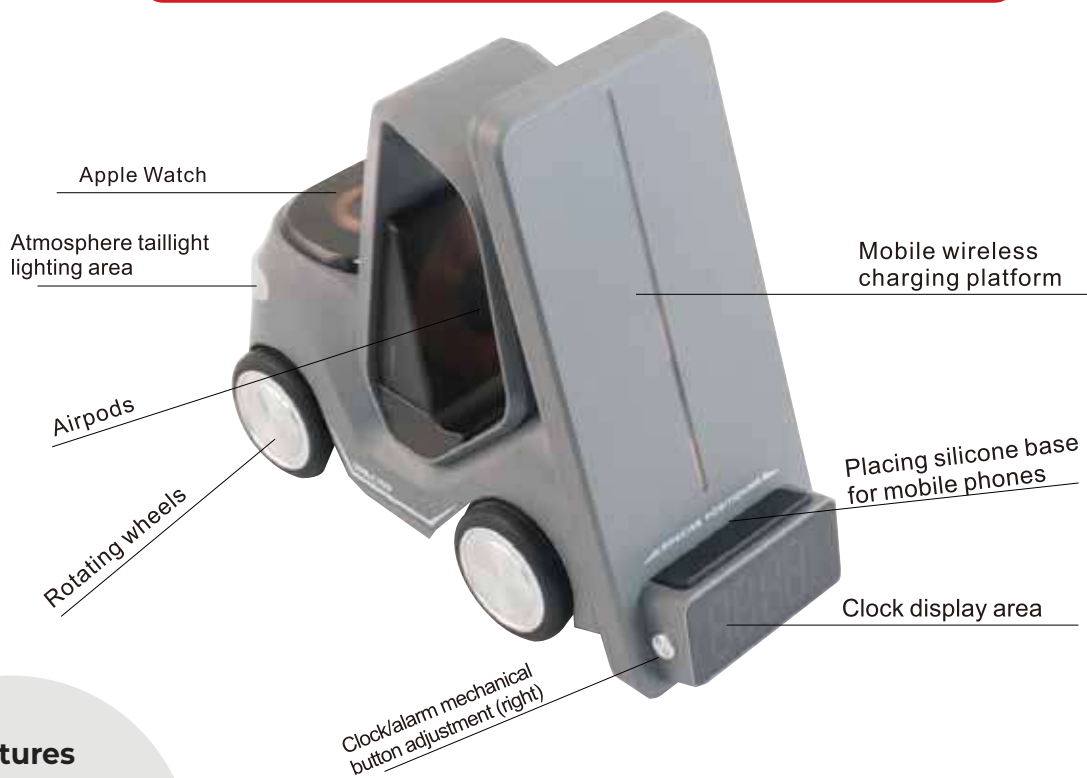

## Features

- Digital Clock
- Forklift Design
  - Compact
  - Night Light
- Wireless Charging
- Fast Charging