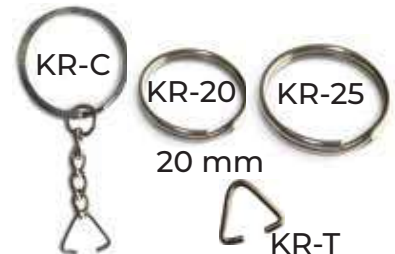

BADGES ATTACHMENTS

PLASTIC PIN

015

Size: 32 mm
Pin & Foam Tape

PLASTIC PIN

0151

Size: 37 mm
Pin & Foam Tape

PLASTIC PIN

0190

Size: 35 x 9 mm
Pin & Foam Tape

PLASTIC PIN

0192

Size: 42 x 10 mm
Pin & Foam Tape

PLASTIC PIN

0194

Size: 35 x 9 mm
Pin & Foam Tape

BUTTERFLY PINS

BFP-G

BFP-S

BFP

CLIPS

809A

Metal Clip
& Foam and Safety Pin

CLIPS

809P

White Plastic Clip
& Foam and Safety Pin

CLIPS

809B

Long Metal Clip
& Foam and Safety Pin

012

MOBILE HOLDER

MH

KEY RINGS

KEY RINGS

LUGGAGE LOOPS

170 mm

CODE: LT-R

150 mm

CODE: LT-C