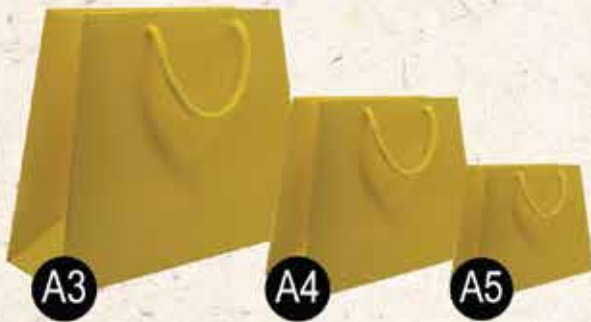

Size : 20x26x10 cms

REUSE 
REDUCE
RECYCLE

PAPER GIFT BAGS

LAMINATED PAPER BAGS

Colours available:

HORIZONTAL

A3: 44x12x32 cms • A4: 35x10x25 cms • A5: 24x7x17 cms

VERTICAL

A3: 32x12x44 cms • A4: 25x10x33 cms • A5: 17x7x24 cms

A-SHAPE

- A3: Top: 42 cms Bottom: 52 cms Gusset: 13 cms Height: 35 cms
- A4: Top: 31 cms Bottom: 38 cms Gusset: 10 cms Height: 24 cms
- A5: Top: 13 cms Bottom: 17 cms Gusset: 7 cms Height: 18 cms