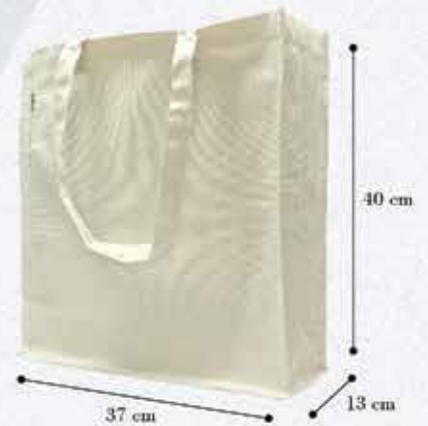

Cotton String Pouch Large
23 x 18 cms

CANVAS BAGS

CB-05
150 gsm

- Cotton Canvas Tote Shopper with long fabric handles

- Material : Canvas Bag, Natural
Dimension : 38 x 42 cms
- Best Selling cotton shopper made from 100% organic cotton

Available
SUBLIMATION Printable
Tote Bags

CB-S

Material :
Poly Cotton Bag Suitable
For direct Sublimation

Dimension :
: 36 x 42 cms

GREEN & GOOD

The responsible promotional range, naturally

CANVAS BAGS

CB-08

Material : Natural 10oz Canvas
Cotton Shopper with long
handles and base
280 gsm

Dimension : 36 x 35 x 10 cms

CB-C

Material : Natural 10oz Canvas
Shopper with long
handles and 3 sided gusset
280 gsm

Dimension : 40 x 37 x 13 cms

CB-01

Material : Multipurpose Laminated
Canvas Pouch with Zipper

Dimension : 22 x 17 x 5 cms

CANVAS BAGS

CB-07S

Material : Laminated Canvas Beach Bag with Velcro Closure
Small Size

Dimension : 35 x 25 x 10 cms