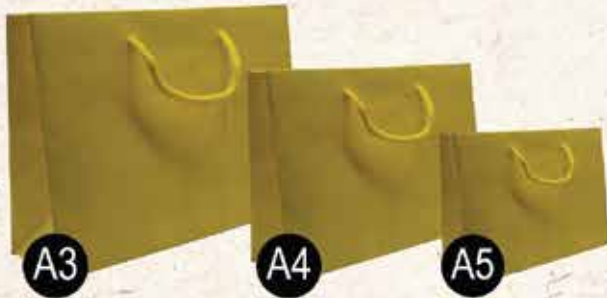

Size : 20x26x10 cms

REUSE 
REDUCE
RECYCLE

PAPER GIFT BAGS

LAMINATED PAPER BAGS

Colours available:

HORIZONTAL

A3: 44x12x32 cms • A4: 35x10x25 cms • A5: 24x7x17 cms

VERTICAL