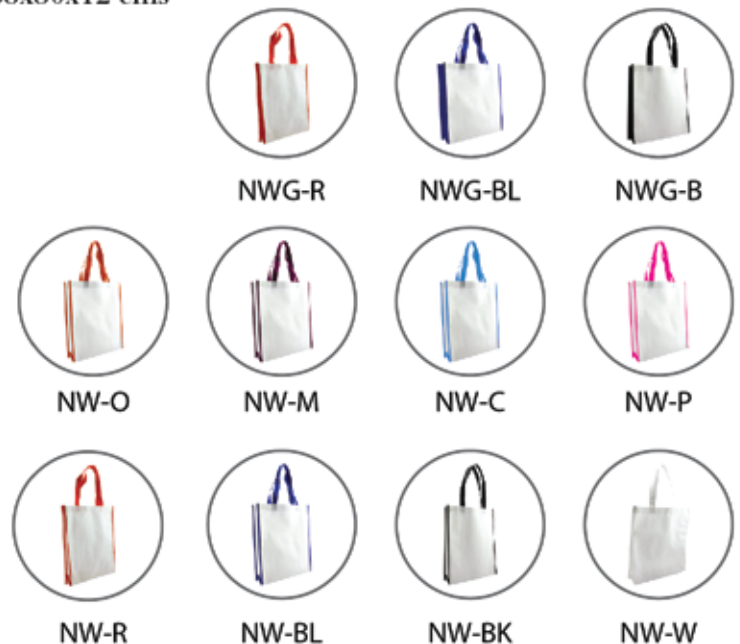

Features:

- 15.6" Laptop Backpack.
- Cushion for Laptop protection.
- Tablet Pocket.
- Padded shoulder strap.
- Separate space for Folders & Files.
- 2 Zipper Laptop Backpack.
- Large metal plate for laser marking.
- Aluminum handle for easy carrying.
- Color: Black.
- Interior Color : Grey.
- Size : 30 (w) x 40 (h) x 10 cm.

Dual Zipper

Large Plate

FAS - 2990

SOLID COLOR NON-Woven Bags

- Non Woven Bag in 100gsm, in a varied range of colors. with matching color handles and cross stitched.
Size : 38x30x12 cms

TWO TONE PIPING NON-Woven Bags

- Non Woven Bag in 100gsm, in a varied range of colors. with matching color handles and cross stitched.
Size : 38x30x12 cms

SUBLIMATION TYPE Non-Woven Bags

HORIZONTAL SUBLIMATION

- Non Woven Bag in 100gsm, in a varied range of colors. with matching color handles and cross stitched.