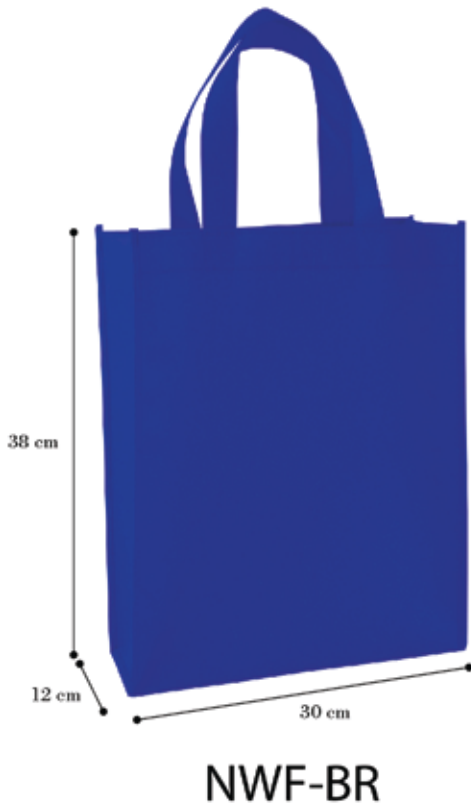

Features:

- 15.6" Laptop Backpack.
- Cushion for Laptop protection.
- Tablet Pocket.
- Padded shoulder strap.
- Separate space for Folders & Files.
- 2 Zipper Laptop Backpack.
- Large metal plate for laser marking.
- Aluminum handle for easy carrying.
- Color: Black.
- Interior Color : Grey.
- Size : 30 (w) x 40 (h) x 10 cm.

Dual Zipper

Large Plate

FAS - 2990

SOLID COLOR NON-Woven Bags

- Non Woven Bag in 100gsm, in a varied range of colors. with matching color handles and cross stitched.
Size : 38x30x12 cms

TWO TONE PIPING NON-Woven Bags

- Non Woven Bag in 100gsm, in a varied range of colors. with matching color handles and cross stitched.
Size : 38x30x12 cms

SUBLIMATION TYPE Non-Woven Bags

HORIZONTAL SUBLIMATION

- Non Woven Bag in 100gsm, in a varied range of colors. with matching color handles and cross stitched.